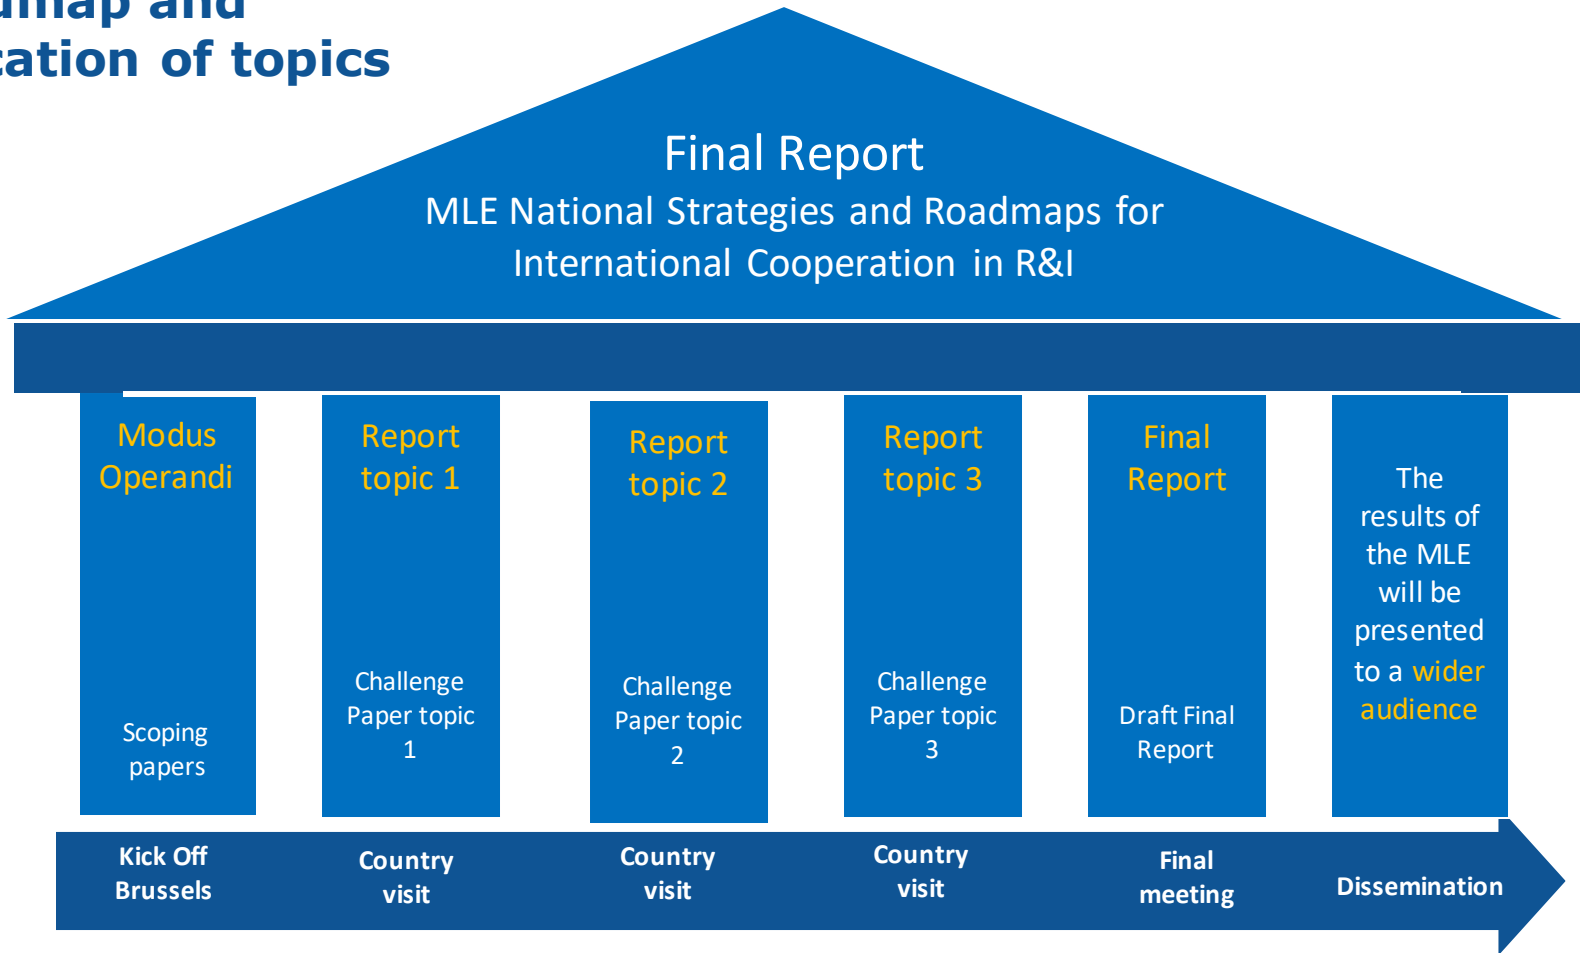

## Calendar and country visits

## Roadmap and allocation of topics

## MLE on National Strategies and Roadmaps for International Cooperation in R&I: Kick-off meeting

At the MLE kick-off meeting, national representatives from the 15 participating countries will discuss and agree on the final scope of the MLE, the topics to be addressed and the programme of country visits. A draft modus operandi will be discussed and finalised after the meeting.

### MLE on National Strategies and Roadmaps for International Cooperation in R&I: Kick-off meeting

 20 March 2019

 DG Research and Innovation, Unit A4

 Brussels, Belgium

At the MLE kick-off meeting, national representatives from the 15 participating countries will discuss and agree on the final scope of the MLE, the topics to be addressed and the programme of country visits. A draft modus operandi will be discussed and finalised after the meeting.